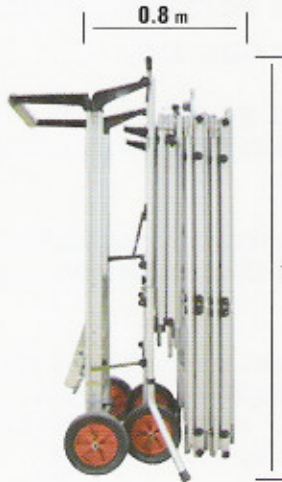

Low running cost – There are no electrical or hydraulic parts to go wrong or require a service.

Versatility – Can be adjusted for different heights and weights, from four to eight metres and up to 250kg platform capacity.

Carrying the ESCA 3000

Transportation in mini van

ESCA 3000 7m dimensions
H: 1.9m W: 0.8m D: 0.8m

ESCA 3000 folded

“ We have found the ESCA to be pretty much indispensable for our building. The design appears both safe and adaptable, and enables our staff to work at height with confidence, whether it is hanging valuable artwork or changing a light bulb. The ability to safely move the ladder whilst at the top is ingenious and efficient. ”